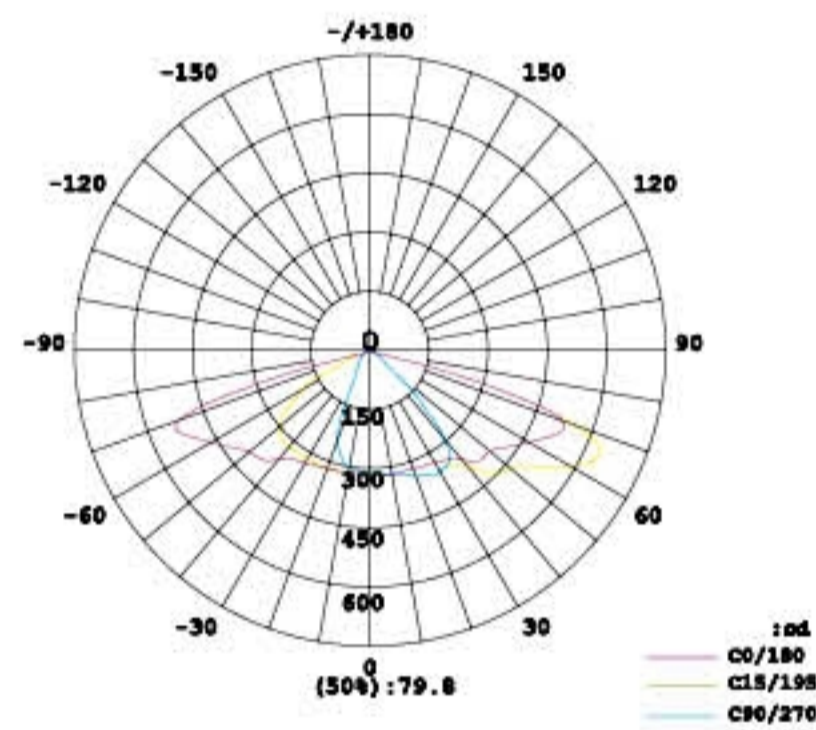

• **Product Dimension**

• **Light Distribution Curve**

• **Technical Characteristics**

Product Code	KTSL2005	KTSL2005	KTSL2005	KTSL2005	KTSL2005
Power	60W	100W	150W	200W	240W
Dimension L*W*H(mm)	507x210x130mm	616x259x186mm	677x305x187mm	850x366x198mm	850x366x198mm
Installation Height	5-6M	8-10M	8-10M	10-12M	13-15M
Voltage	AC85-265V	AC85-265V	AC85-265V	AC85-265V	AC85-265V
CCT	2600K/3000K/4000K/6500K	2600K/3000K/4000K/6500K	2600K/3000K/4000K/6500K	2600K/3000K/4000K/6500K	2600K/3000K/4000K/6500K
Luminous flux	130-140LM/W	130-140LM/W	130-140LM/W	130-140LM/W	130-140LM/W
LED Type	Lumileds3030/Cree3030	Lumileds3030/Cree3030	Lumileds3030/Cree3030	Lumileds3030/Cree3030	Lumileds3030/Cree3030
LEDs qty	72PCS	96PCS	180PCS	240PCS	240PCS
LED Driver	MEANWELL	MEANWELL	MEANWELL	MEANWELL	MEANWELL
Material	Aluminum	Aluminum	Aluminum	Aluminum	Aluminum
Install pole diameter	60mm	60mm	60mm	60mm	60mm
Beam angle	60°	60°	60°	60°	60°
Power factor	>0.98	>0.98	>0.98	>0.98	>0.98
CRI	>80	>80	>80	>80	>80
Lifetime	50000hrs	50000hrs	50000hrs	50000hrs	50000hrs
Warranty	5year	5years	5years	5years	5years
Certification:	CE&RoHS	CE&RoHS	CE&RoHS	CE&RoHS	CE&RoHS
Outer Carton/cm	560*240*255	680*295*150	750*165*355	915*415*185	915*415*185
Qty/Ctn	1set	1set	1set	1set	1set