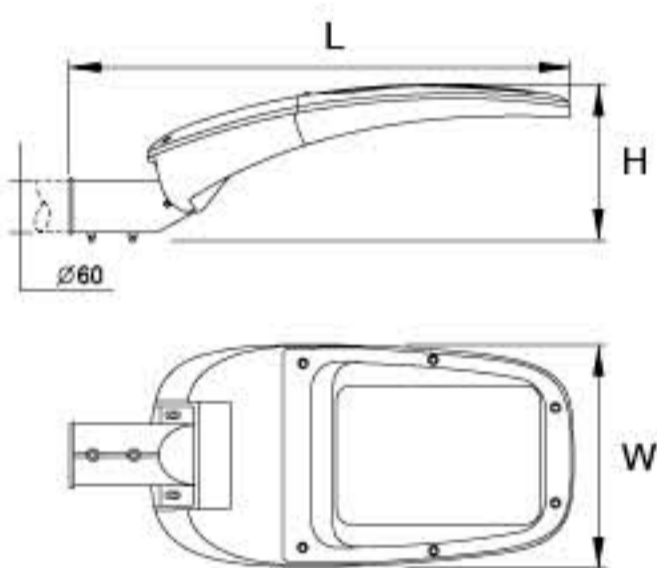

• **Product Dimension**

• **Light Distribution Curve**

• **Technical Characteristics**

Product Code	KTSL2005	KTSL2005	KTSL2005	KTSL2005	KTSL2005
Power	60W	100W	150W	200W	240W
Dimension L*W*H(mm)	507x210x130mm	616x259x186mm	677x305x187mm	850x366x198mm	850x366x198mm
Installation Height	5-6M	8-10M	8-10M	10-12M	13-15M
Voltage	AC85-265V	AC85-265V	AC85-265V	AC85-265V	AC85-265V
CCT	2600K/3000K/4000K/6500K	2600K/3000K/4000K/6500K	2600K/3000K/4000K/6500K	2600K/3000K/4000K/6500K	2600K/3000K/4000K/6500K
Luminous flux	130-140LM/W	130-140LM/W	130-140LM/W	130-140LM/W	130-140LM/W
LED Type	Lumileds3030/Cree3030	Lumileds3030/Cree3030	Lumileds3030/Cree3030	Lumileds3030/Cree3030	Lumileds3030/Cree3030
LEDs qty	72PCS	96PCS	180PCS	240PCS	240PCS
LED Driver	MEANWELL	MEANWELL	MEANWELL	MEANWELL	MEANWELL
Material	Aluminum	Aluminum	Aluminum	Aluminum	Aluminum
Install pole diameter	60mm	60mm	60mm	60mm	60mm
Beam angle	60°	60°	60°	60°	60°
Power factor	>0.98	>0.98	>0.98	>0.98	>0.98
CRI	>80	>80	>80	>80	>80
Lifetime	50000hrs	50000hrs	50000hrs	50000hrs	50000hrs
Warranty	5year	5years	5years	5years	5years
Certification:	CE&RoHS	CE&RoHS	CE&RoHS	CE&RoHS	CE&RoHS
Outer Carton/cm	560*240*255	680*295*150	750*165*355	915*415*185	915*415*185
Qty/Ctn	1set	1set	1set	1set	1set